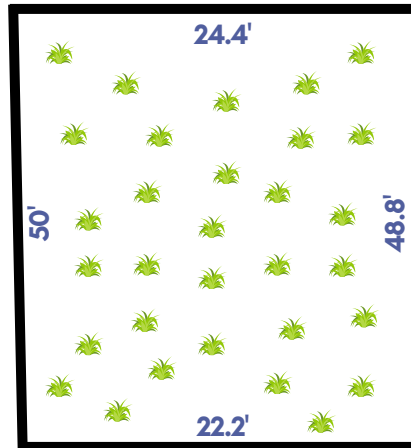

A piece of earth 25 cents land for sale!

Near Thiruvallur

**On Thar Road Approach
Good Location, Nearby Houses
Clear & Verified Legal Documents**

**Legal opinion with professional bank panel advocate
We provide soil test report, separate patta and chitta documents**

For More Details Contact: +91 - 98 8410 8410
www.corefuturerealty.com

Agriculture Land For Sale Near Thiruvallur

"Quater Acre" land sale in Thiruvallur, Nelvoy village

Land Details:-

- Land Size: Quater Acre or 25 Cents or 10900 sq.ft.
- Location: Nelvoy Village, Thiruvallur.
- Land Type: Nanjai.
- Clear & Verified Legal Documents With Legal Opinion.
- On Black Top Road Approach.

Highlights:-

- Nearby Houses.
- Separate Land.
- Good Location.
- Good Ground Water.
- Soil Test Report Provided.
- Suitable For Farm House or Agriculture.
- 3 Km's From Thiruvallur to Uthukottai State Highway.